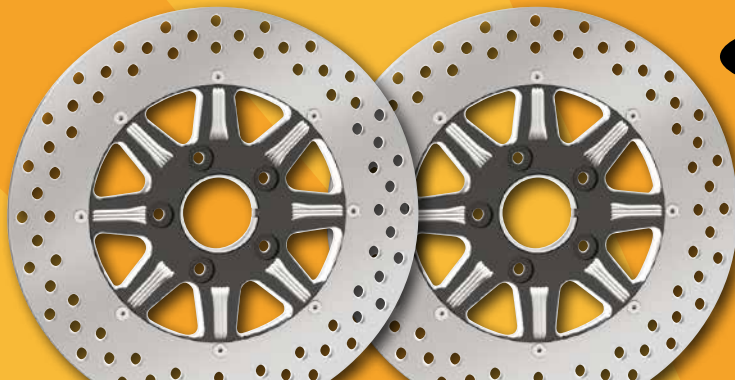

Fit the Front of all Single and Dual Disc Dyna 06-16, Softail 15-16 and Touring 08-16 - 11.8" Diameter

Midnight' Series	Left und Right
Midnight' Series Velocity	603352

11.5" Diameter fit the rear of all Big Twin 81-16 & Sportster 81-14 with original 11.5" rear disc (except 81-99 & 08-16 Touring Models)

Midnight' Series	Left
Midnight' Series Velocity	603353

CATALOG "EDITION 46" PAGE 13.88 AND 13.89